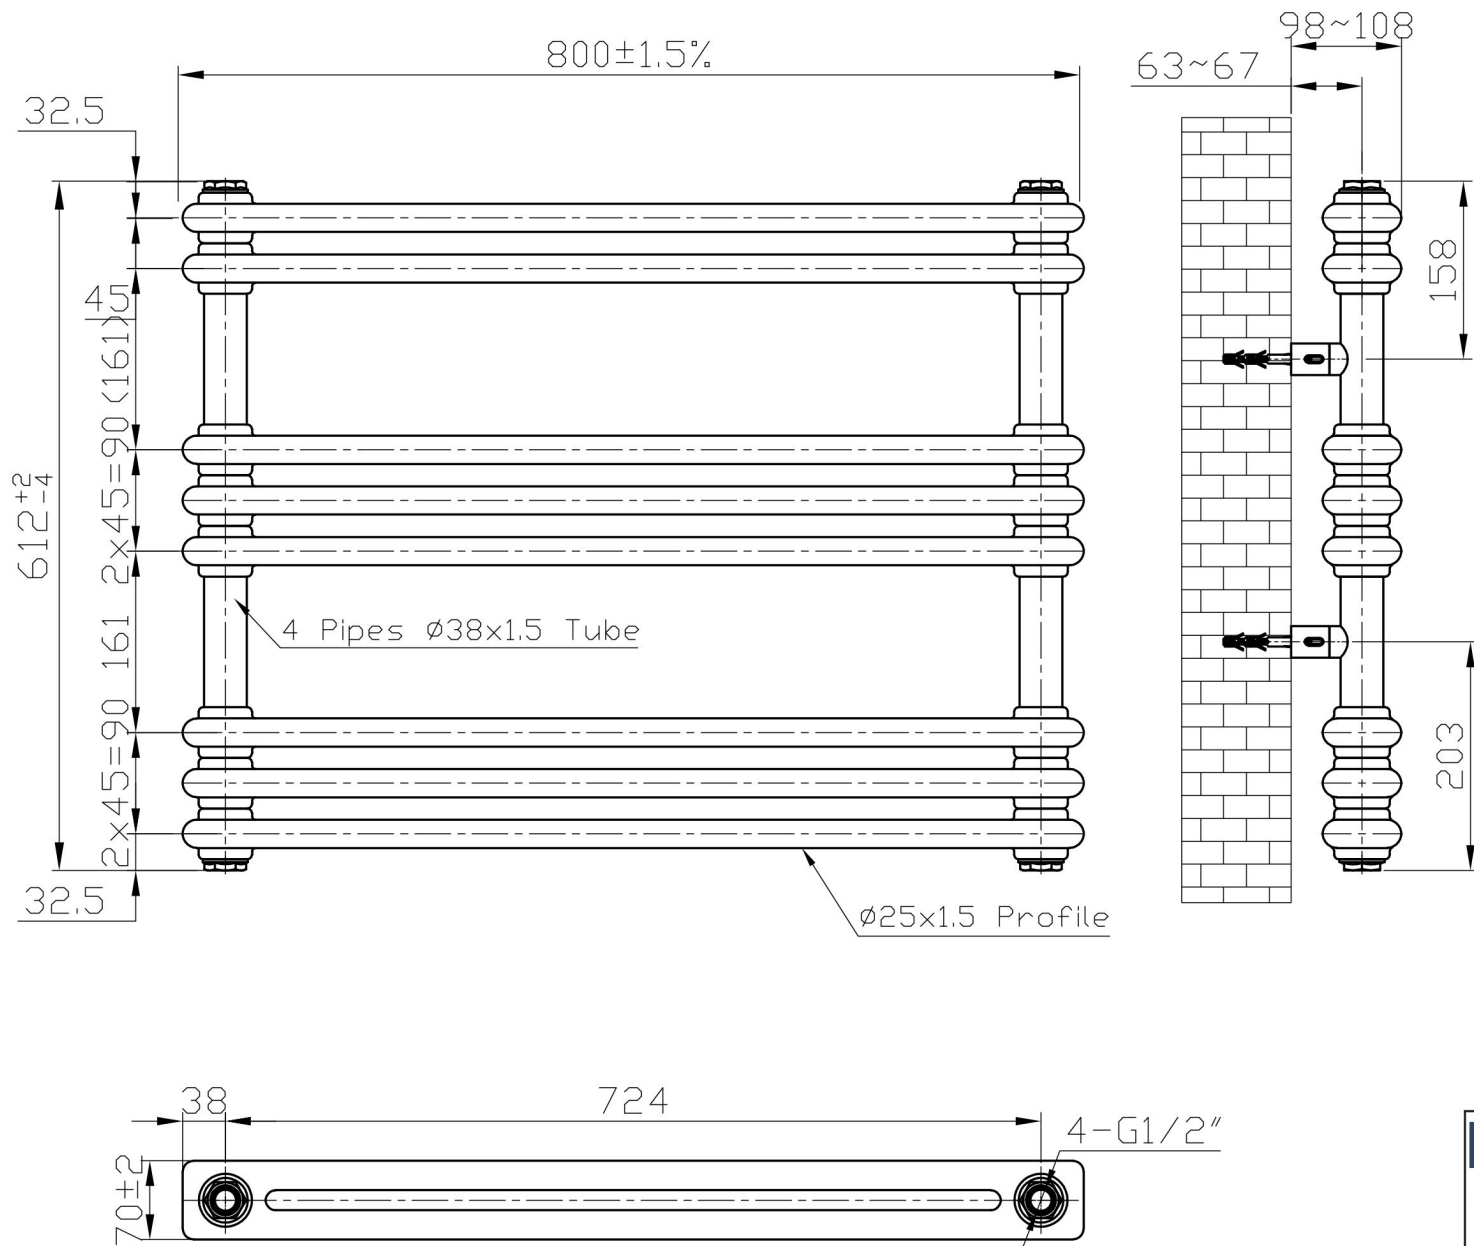

Imperia 2 Column Multirail 612 x 800mm.

Technical Drawing

Unit: mm

Eastbrook 
Eastbrook Road, Gloucester GL4 3DB
Technical Helpline : 01452 317890
Mon - Fri / 8am - 5pm
Email : technical@eastbrookco.com